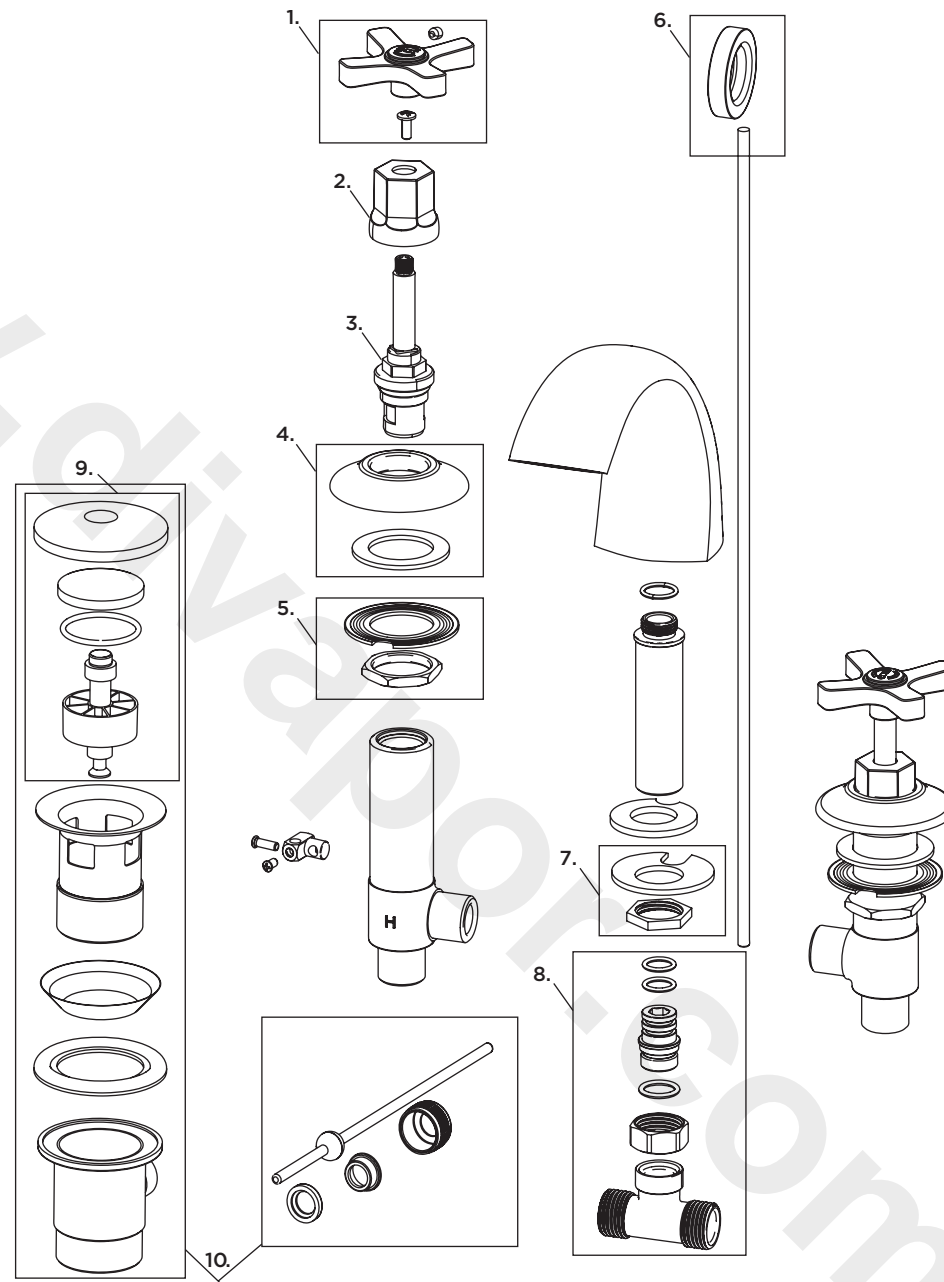

Product Code: D2 3HBAS C CD
Revision: R1

1	Handle Assembly
2	Shroud
3	Valve
4	Body Shroud & Washer
5	Side Body Fixing Kit
6	Pop Up Rod & Knob
7	Spout Fixing Kit
8	Tee-Joint
9	Pop Up Waste Plug
10	Pop Up Waste Kit